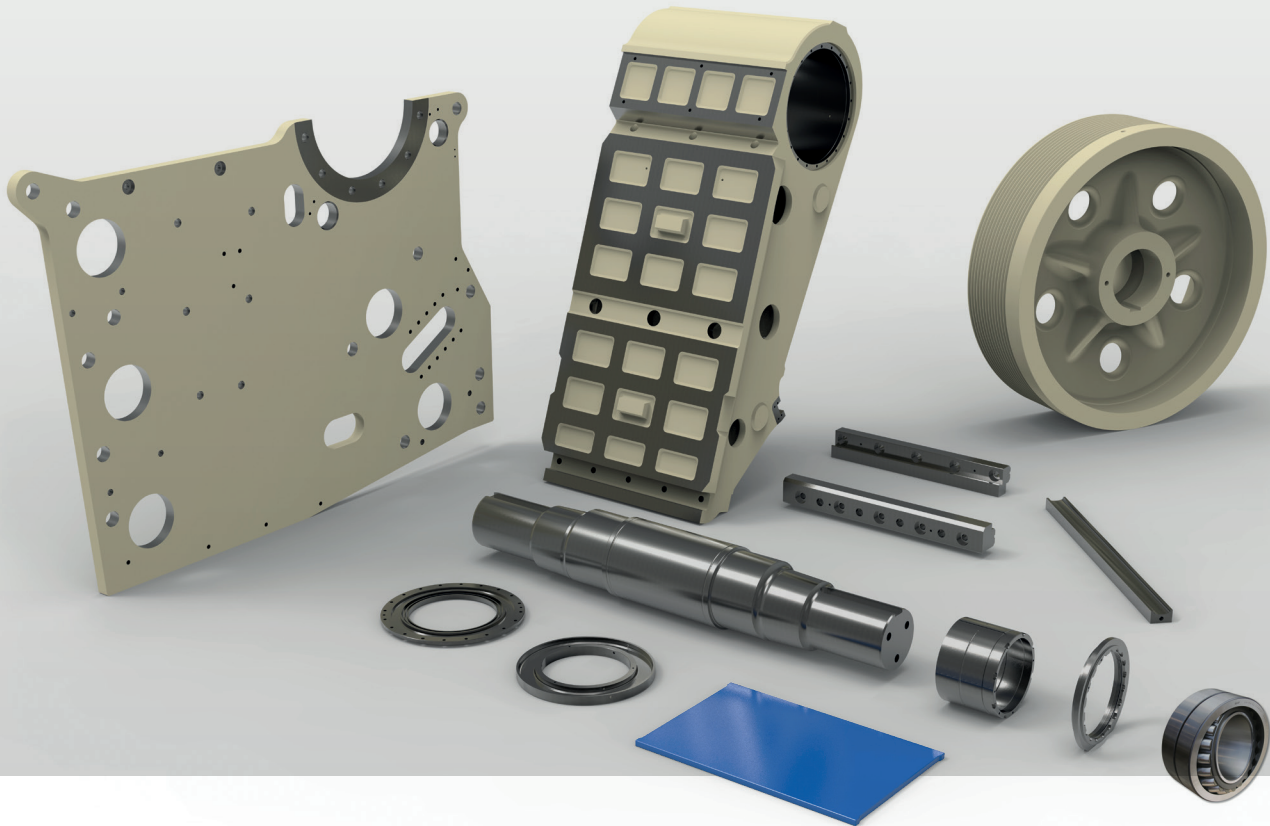

Premium replacement parts to suit  
**Metso<sup>®</sup> Nordberg<sup>®</sup> C Series Jaw Crushers**

**Premium replacement spare parts, component assemblies and manganese crusher liners**

Dedicated support for all your crusher part requirements! From frames to pitmans, shafts to pulleys, bearings to toggles, gaskets to seals, along with a complete range of premium manganese crusher liners.

C80 | C95 | C96 | C100 | C105 | C106 | C116 | C3054 | C110 | C120 | C125 | C130 | C140 | C145 | C150 | C160 | C200

Metso<sup>®</sup>, Nordberg<sup>®</sup> are registered trademarks of Metso<sup>®</sup> Corporation | CMS Cepcor<sup>®</sup> has no affiliation with Metso<sup>®</sup> Corporation