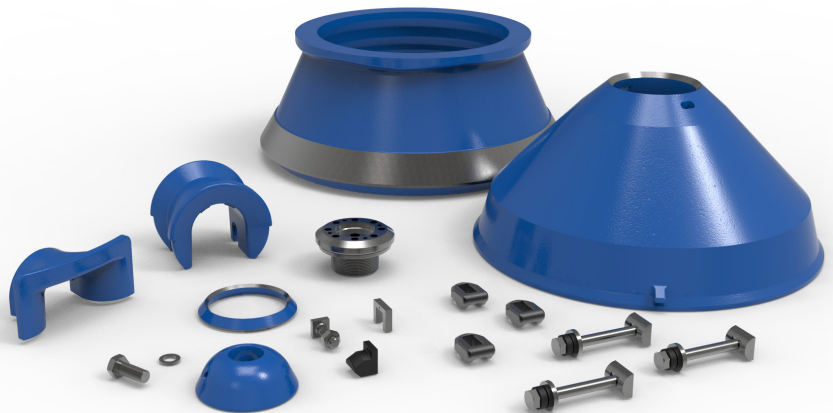

Premium replacement parts to fit
Metso[®] Nordberg[®] HP | MP Cone Crushers

Premium replacement spare parts, component assemblies and manganese crusher liners

Dedicated support for all your crusher part requirements! From mainframes to mainshafts, bushings to gears, gaskets to seals, along with a complete range of premium manganese crusher liners and crusher backing.