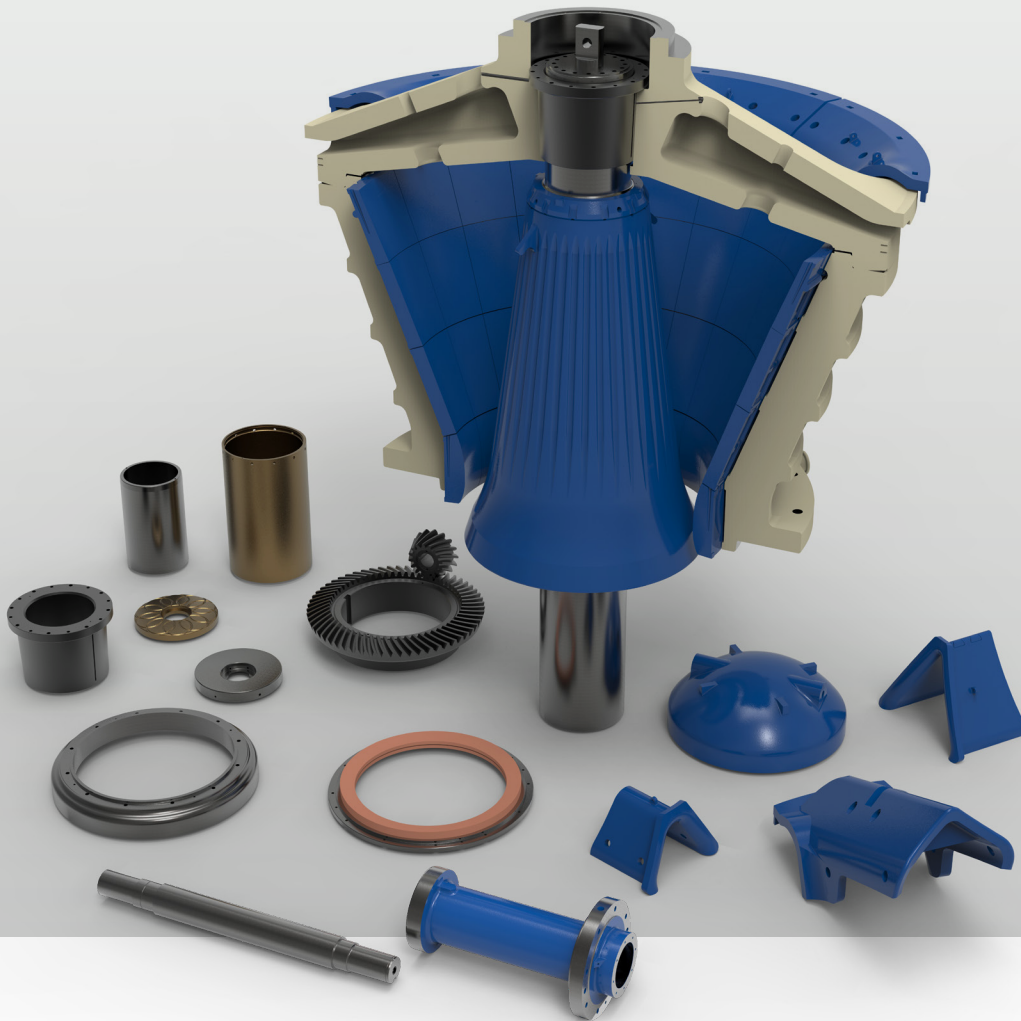

## Premium replacement parts to fit **Primary Gyratory Crushers**

### **Premium replacement spare parts, component assemblies and manganese crusher liners**

Dedicated support for all your crusher part requirements! From shells to mainshafts, bushings to gears, gaskets to seals, along with a complete range of premium manganese crusher liners and crusher backing.